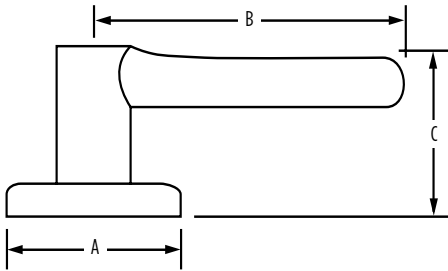

SINGAPORE ROUND ROSE

Box Pack Specifications

SATIN NICKEL

POLISHED CHROME

MATTE BLACK

AVAILABLE FUNCTIONS:

Passage

Privacy

Entry

Inactive

SINGAPORE - ROUND ROSE	15 Satin Nickel	26 Polished Chrome	514 Matte Black
Passage	<input type="checkbox"/>	<input type="checkbox"/>	<input type="checkbox"/>
Passage 3 Hour	<input type="checkbox"/>	<input type="checkbox"/>	<input type="checkbox"/>
Privacy	<input type="checkbox"/>	<input type="checkbox"/>	<input type="checkbox"/>
Entry	<input type="checkbox"/>	<input type="checkbox"/>	<input type="checkbox"/>
Inactive	<input type="checkbox"/>	<input type="checkbox"/>	<input type="checkbox"/>

SPECIFICATIONS

3 Hour

Door Prep	Cross Bore 2-1/8" Edge Bore 1" Latch Face 1" x 2-1/4"
Backset	Adjustable to 2-3/8" or 2-3/4"
Door Thickness	1-3/8" - 1-3/4" doors standard. 2-1/4" doors optional
Cylinder	SmartKey
Faceplates	1" x 2-1/4". Includes square corner, radius corner and drive-in
Strikes	2-1/4" full lip. Other options available
Bolt	1/2" throw. Nickel plated
Door Handing	Reversible for right or left-hand doors
ANSI/BHMA	A156.2 Grade 2
ADA	Functions GLA 101, GLA 12 satisfies section 4.13.9 ADA Requirement
UL	Fire rating available, see specific product for availability
ASTM	All Weiser product meets ASTM E 331 water penetration testing

Dimensions	A	B	C	C (Keyed)
Singapore (Round Rose)	2 1/16"	4 7/16"	2 9/16"	

WARRANTY:

Weiser™ products provide a "Lifetime Mechanical Warranty" that covers all defects in material and workmanship. For more information, please visit ca.weiserlock.com/en/warranty/.